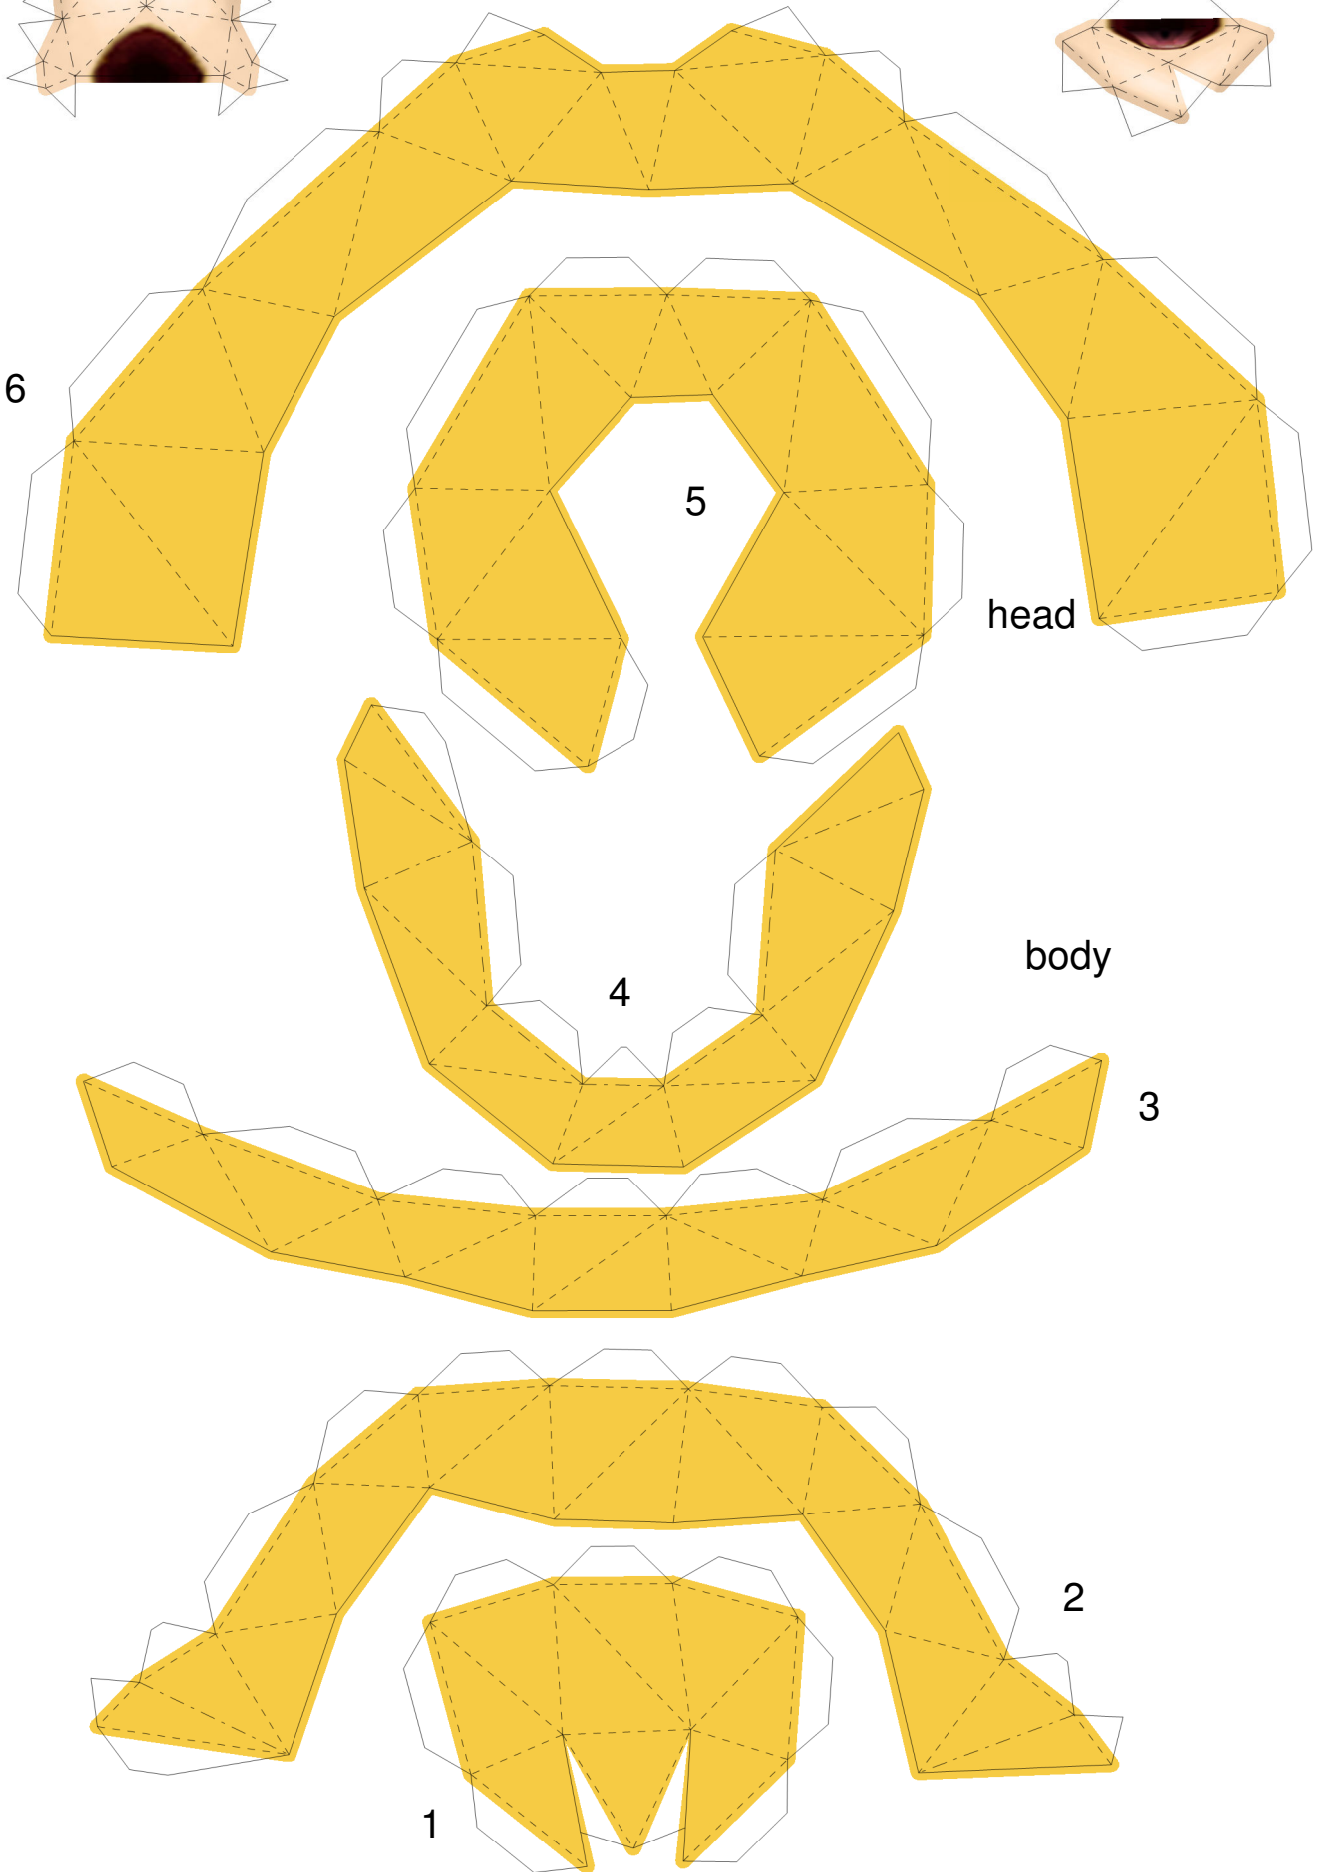

# Torchic

3D Editing by Brandon  
Template by Lyrin

**Paper Pokés**  
[www.pokemonpapercraft.com](http://www.pokemonpapercraft.com)

8 upper beak

lower beak 7

6

5

head

4

body

3

2

1

head feathers

head