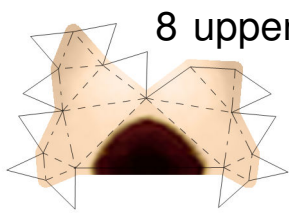

# Torchic

3D Editing by Brandon  
Template by Lyrin

**Paper Pokés**  
[www.pokemonpapercraft.com](http://www.pokemonpapercraft.com)

8 upper beak

lower beak 7

6

5

head

4

body

3

2

1

head feathers

head