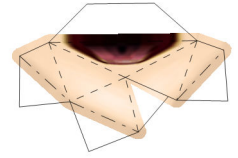

# Torchic

3D Editing by Brandon  
Template by Lyrin

**Paper Pokés**  
[www.pokemonpapercraft.com](http://www.pokemonpapercraft.com)

8 upper beak

lower beak 7

6

5

head